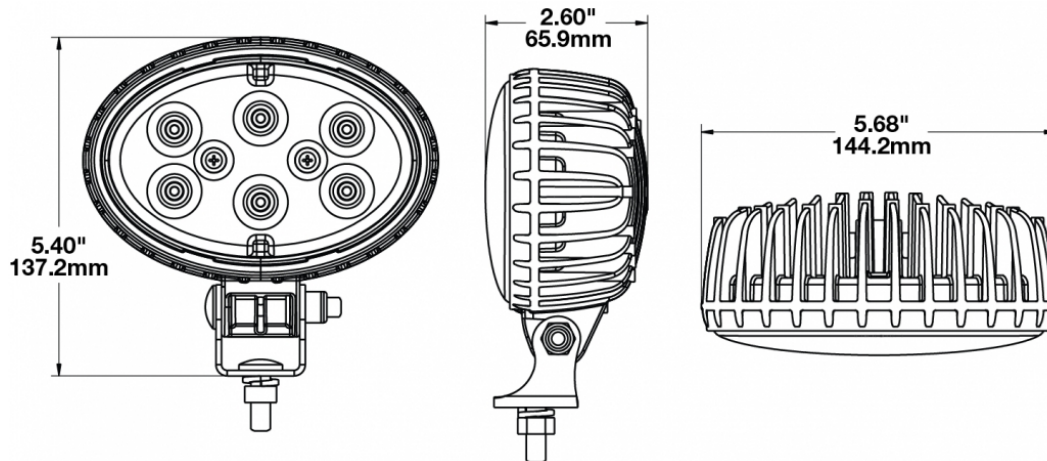

LED Work Light - Model 735

PRODUCT INFORMATION

Description	12-24V LED Work Light with Spot Beam Pattern & PE12015792 Connector
Height	137.16 mm / 5.4 in
Width	144.27 mm / 5.68 in
Depth	66.04 mm / 2.6 in
Shape	Oval
Outer Lens Material	Polycarbonate
Outer Lens Color	Clear
Housing Material	Die-Cast Aluminum
Housing Color	Black
Mounting Hardware Description	(x1) 5/16"-18 x 0.58" Mounting Bolt
Mounting Type	Universal Pedestal Mount
Minimum Operating Temperature	-40 °C / -40 °F
Maximum Operating Temperature	65 °C / 149 °F
Connector or Wiring	Integrated 2-Pin Deutsch Weather-Proof Socket (DT04-2P)
Mating Connector	2-Pin Deutsch Weather-Proof Plug (DT06-2S)
Product Weight	1.87 lbs / 0.85 kgs
Shipping Weight	1.87 lbs / 0.85 kgs

PRODUCT DIMENSIONS

ELECTRICAL SPECIFICATIONS

Input Voltage	12-24V DC
Operating Voltage	10-36V DC
Red Wire	Positive
Black Wire	Negative
Current Draw	3.50A @ 12V DC 1.75A @ 24V DC

REGULATORY STANDARDS COMPLIANCE

LED Work Light - Model 735

PHOTOMETRIC SPECIFICATIONS

Raw Lumen Output	3,900
Effective Lumen Output	2,600
Nominal LED Color Temperature	5700 K
Beam Pattern(s)	Forward Lighting - Spot

APPLICATIONS

PRODUCT WARNINGS